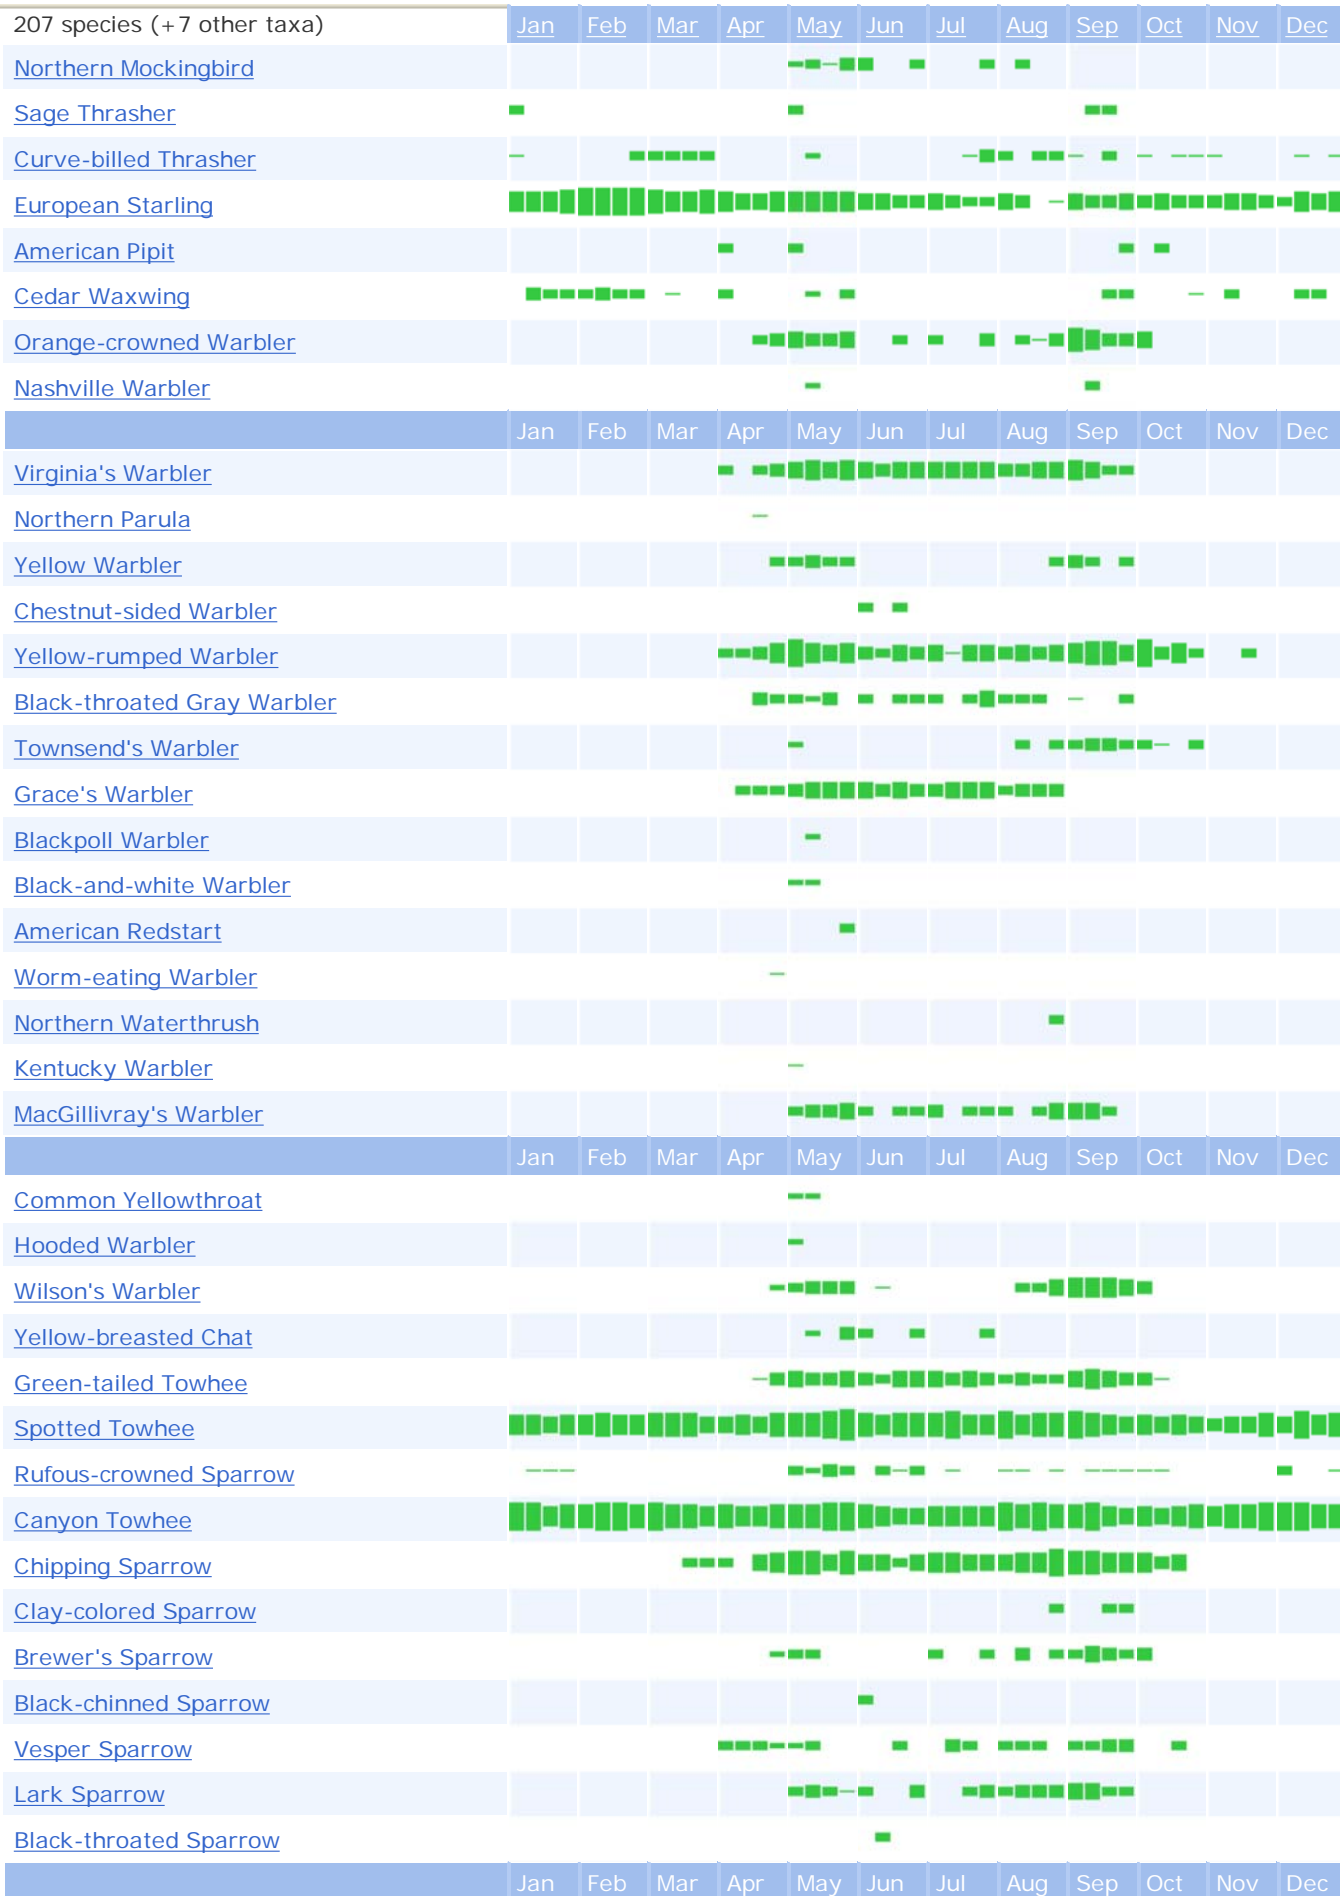

Bird Observations

▼ **Date Range:**

1/1 - 12/31, 1900-2011 **Combine Years**

▼ **For**

[[Los Alamos](#)]

Last updated ~20 hrs ago.

207 species (+ 7 other taxa)

	Jan	Feb	Mar	Apr	May	Jun	Jul	Aug	Sep	Oct	Nov	Dec
Canada Goose		■										
Wood Duck			—									
Gadwall			■									
American Wigeon	■	■		■							■	■
Mallard	■	■	■	■	■	■	■	■	■	■	■	■
Blue-winged Teal					■	■			■	■	■	
Cinnamon Teal				■						■		
Blue-winged/Cinnamon Teal									■			
Northern Shoveler									■	■		
Northern Pintail		■										
Green-winged Teal	■		■	■	■	■					■	
Canvasback				■								
Redhead			■									
Ring-necked Duck				■	■							
Lesser Scaup			■	■	■	■						
	Jan	Feb	Mar	Apr	May	Jun	Jul	Aug	Sep	Oct	Nov	Dec
Bufflehead		■	■	■	■	■	■				■	■
Common Goldeneye	■	■	■	■							■	—
Common Merganser	■	■	■	■	■							■
Ruddy Duck										■	■	
Scaled Quail						■	■		—	—	—	—
Chukar										—		
Dusky Grouse					■			■	■			
Wild Turkey						■						
Pied-billed Grebe											■	
Brown Pelican												—
Green Heron										—		
Turkey Vulture			■	■	■	■	■	■	■	■	■	■

207 species (+ 7 other taxa)

KEY: = insufficient data | = rare to widespread

[Download Histogram Data](#)