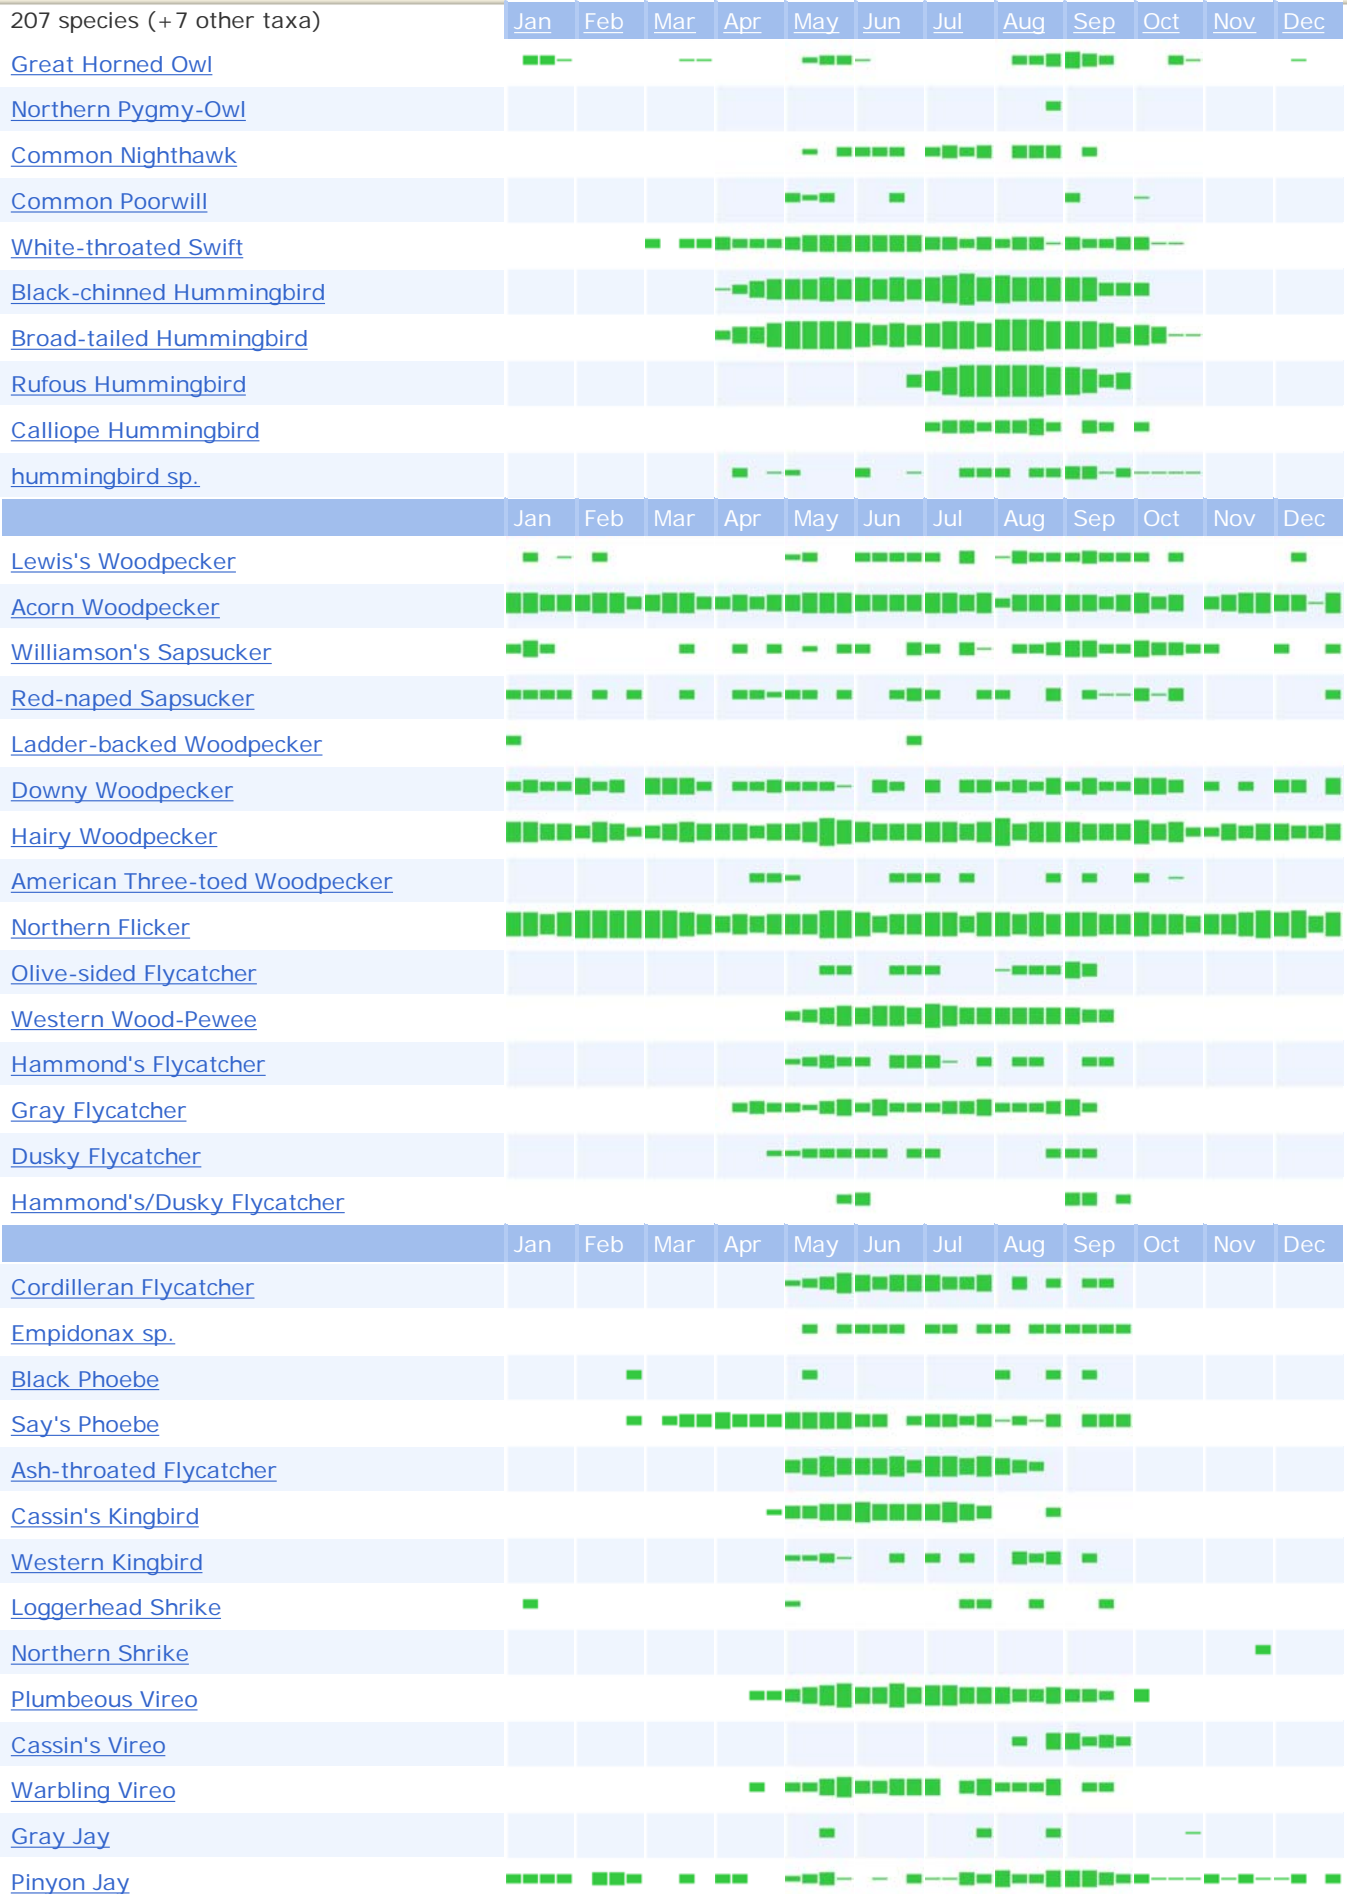

Bird Observations

▼ **Date Range:**

1/1 - 12/31, 1900-2011 **Combine Years**

▼ **For**

[[Los Alamos](#)]

Last updated ~20 hrs ago.

207 species (+ 7 other taxa)

	Jan	Feb	Mar	Apr	May	Jun	Jul	Aug	Sep	Oct	Nov	Dec
Canada Goose		■										
Wood Duck			—									
Gadwall			■									
American Wigeon	■	■		■							■	■
Mallard	■	■	■	■	■	■	■	■	■	■	■	■
Blue-winged Teal					■	■			■	■	■	
Cinnamon Teal				■						■		
Blue-winged/Cinnamon Teal									■			
Northern Shoveler									■	■		
Northern Pintail		■										
Green-winged Teal	■		■	■	■	■					■	
Canvasback				■								
Redhead			■									
Ring-necked Duck				■	■							
Lesser Scaup			■	■	■	■						
	Jan	Feb	Mar	Apr	May	Jun	Jul	Aug	Sep	Oct	Nov	Dec
Bufflehead		■	■	■	■	■	■				■	■
Common Goldeneye	■	■	■	■							■	—
Common Merganser	■	■	■	■	■							■
Ruddy Duck										■	■	
Scaled Quail						■	■		—	—	—	—
Chukar										—		
Dusky Grouse					■			■	■			
Wild Turkey						■						
Pied-billed Grebe											■	
Brown Pelican												—
Green Heron										—		
Turkey Vulture			■	■	■	■	■	■	■	■	■	■

207 species (+ 7 other taxa)

KEY: = insufficient data | = rare to widespread

[Download Histogram Data](#)